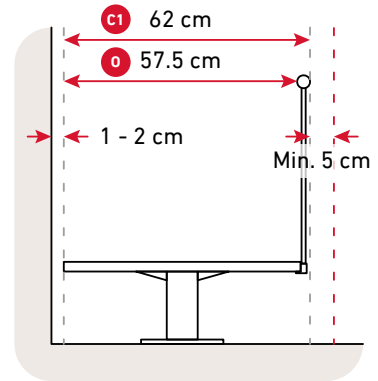

DIMENSIONS

Atlanta 1 & Atlanta 2