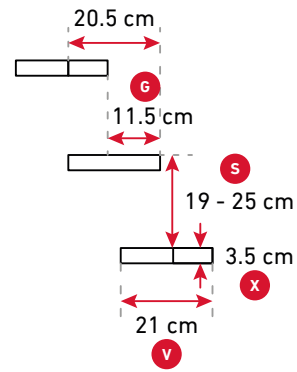

DIMENSIONS

Atlanta 1 & Atlanta 2