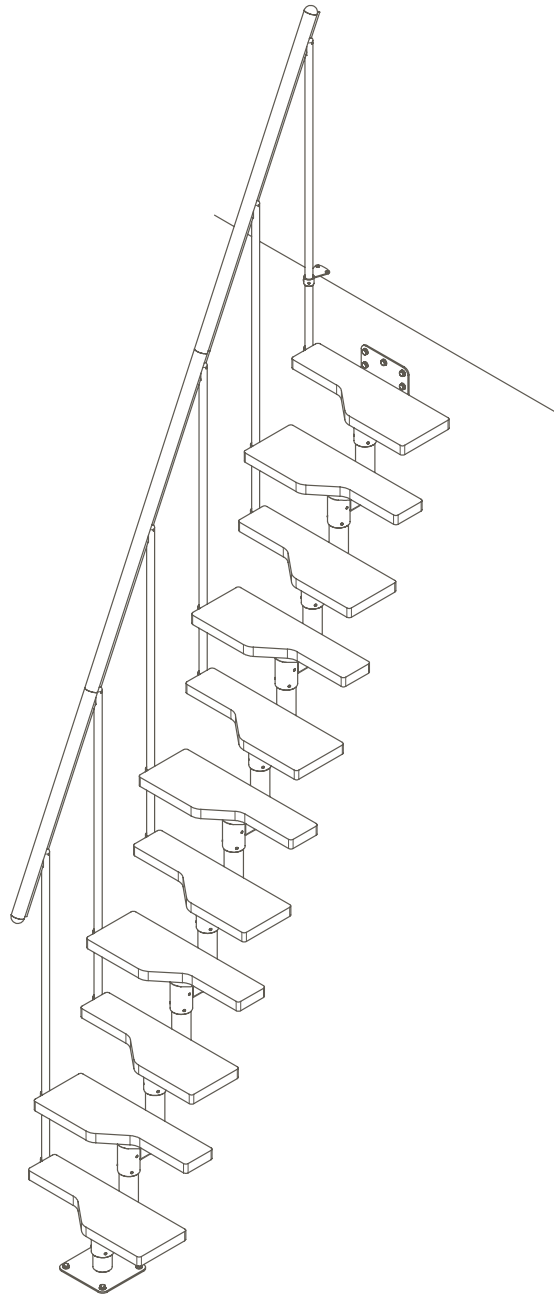

## DIMENSION

 Video: [www.dolle.com/atlanta](http://www.dolle.com/atlanta)

# DIMENSIONS

# ATLANTA 11 TREADS

H 228 - 300 cm

— Staircase dimensions incl. handrail on 1 side

- - - Floor opening size is defined based on 2 cm space to wall, 5 cm space for hand, 19 cm rise height, 25 cm deck thickness, 200 cm headspace.