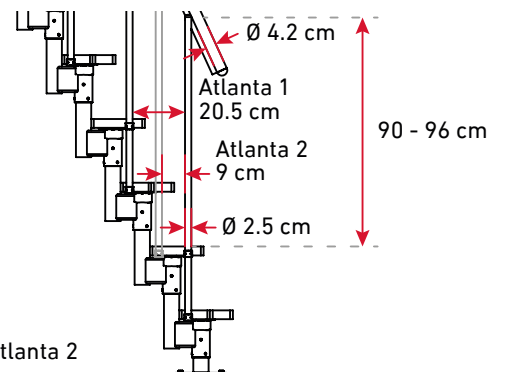

DIMENSIONS

Atlanta 1 & Atlanta 2