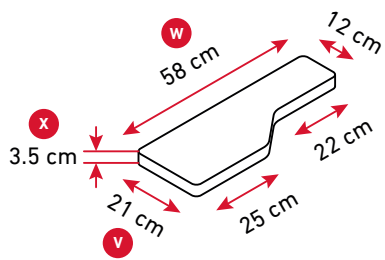

DIMENSIONS

Atlanta 1 & Atlanta 2